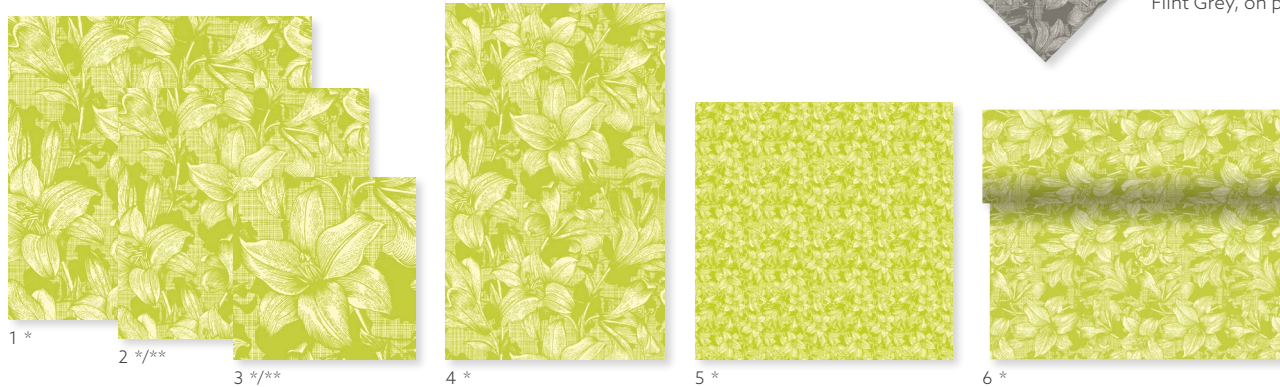

MATCHING PRODUCT

CU 732101		SKU 732103		
9	173920 2 (25 PCS)	173920 6 (20 CU/SKU)	Paper Straws, assorted, 19,6 cm	

2018  
**NEW**  
DESIGN

**Firenze** is also available in Flint Grey, on p 50.